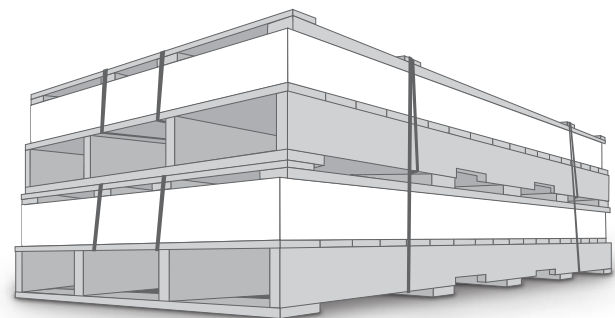

Customers may combine various items from the above list (in full skid quantities) to achieve greater shipping weight.

*Please note that to achieve maximum freight density, skids may be stacked. Tango wide format sheets that are part of the stocking program are FSC certified.

All calipers except 48 pt are shipped in increments of two 250-sheet skids (500 sheets total) bundled as shown. Skids can be easily separated for individual sale of 250 sheets once received. The 48 pt is shipped as a single 250-sheet skid.

Larger sheet count skids or non-standard sizes are available as custom orders; inquire with WestRock sales or customer service. Skids are subject to a maximum net weight of 2,500 lbs. Custom orders subject to 5,000 lb. minimum order per SKU.

Always ensure delivery location has entry clearance and proper unloading equipment to safely handle wide format skids ordered.