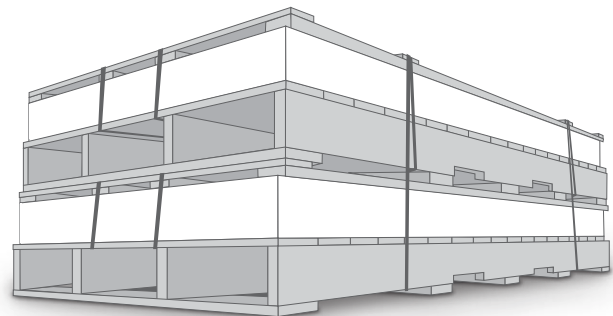

Customers may combine various items from the above list (in full skid quantities) to achieve greater shipping weight.

*Please note that to achieve maximum freight density, skids may be stacked. Tango wide format sheets that are part of the stocking program are FSC certified.

All calipers except 48 pt are shipped in increments of two 250-sheet skids (500 sheets total) bundled as shown. Skids can be easily separated for individual sale of 250 sheets once received. The 48 pt is shipped as a single 250-sheet skid.

Larger sheet count skids or non-standard sizes are available as custom orders; inquire with WestRock sales or customer service. Skids are subject to a maximum net weight of 2,500 lbs. Custom orders subject to 5,000 lb. minimum order per SKU.

Always ensure delivery location has entry clearance and proper unloading equipment to safely handle wide format skids ordered.