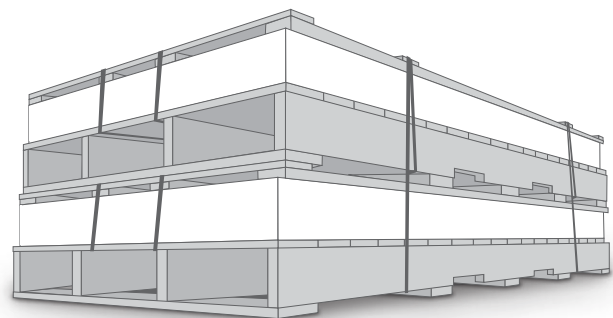

Customers may combine various items from the above list (in full skid quantities) to achieve greater shipping weight.

*Please note that to achieve maximum freight density, skids may be stacked. Carolina wide format sheets that are part of the stocking program are FSC certified.

All calipers except 48 pt are shipped in increments of two 250-sheet skids (500 sheets total) bundled as shown. Skids can be easily separated for individual sale of 250 sheets once received. The 48 pt is shipped as a single 250-sheet skid.

Larger sheet count skids or non-standard sizes are available as custom orders; inquire with WestRock sales or customer service. Skids are subject to a maximum net weight of 2,500 lbs. Custom orders subject to 5,000 lb. minimum order per SKU.

Always ensure delivery location has entry clearance and proper unloading equipment to safely handle wide format skids ordered.