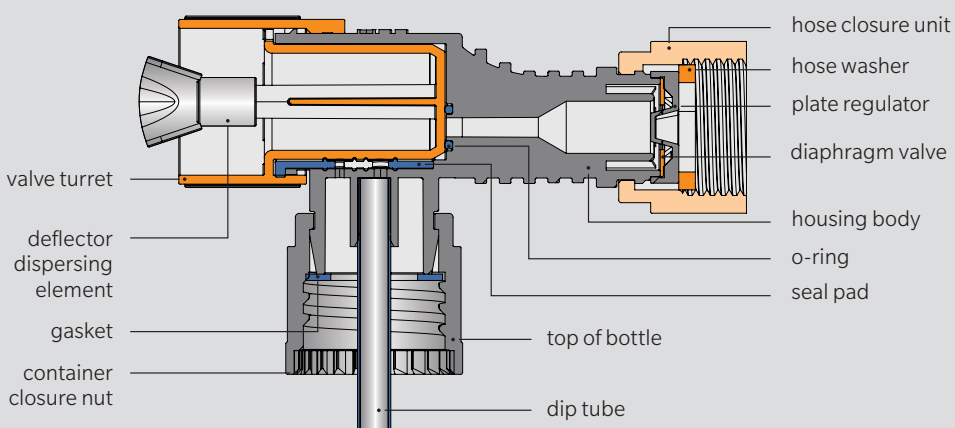

# Mini-Turret™

When you need a high-quality, compact sprayer to generate impact, try the Mini-Turret™. Designed for a variety of mix ratios, the Mini-Turret delivers performance and value for large-scale applications, including lawn, garden and automotive. Plus, unique fan and stream output options let you rinse or water large areas with ease.

### Technical features & benefits:

- Proven quality and performance
- Designed for large-scale applications
- Ready-to-use, single-valve operation
- Variety of preset mix ratios available
- Child-resistant (CR) feature available

### Optional CR sleeve

### Mini-Turret technical drawing

**Closure sizes** 28-415 ratchet

**Spray patterns** stream or fan spray (optional water-only feature), quick-connect unit (EU standard)

**Output rate** 1.4 gpm @ 50 psi

**Mix ratios** 15:1 to 120:1