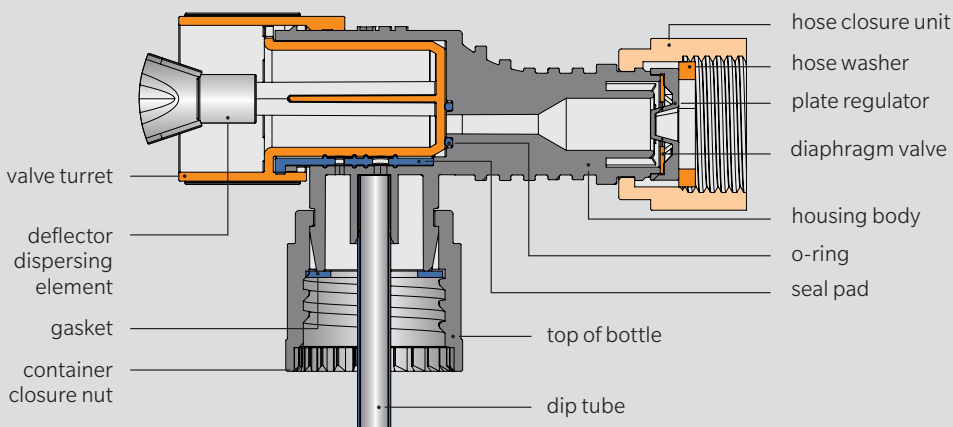

Hose End Sprayers

Mini-Turret™

When you need a high-quality, compact sprayer to generate impact, try the Mini-Turret™. Designed for a variety of mix ratios, the Mini-Turret delivers performance and value for large-scale applications, including lawn, garden and automotive. Plus, unique fan and stream output options let you rinse or water large areas with ease.

Technical features & benefits:

- Proven quality and performance
- Designed for large-scale applications
- Ready-to-use, single-valve operation
- Variety of preset mix ratios available
- Child-resistant (CR) feature available

Applications:

- Garden
- Auto
- Professional
- Outdoor

Optional CR sleeve

Mini-Turret technical drawing

Closure sizes 28-415 ratchet

Spray patterns stream or fan spray (optional water-only feature), quick-connect unit (EU standard)