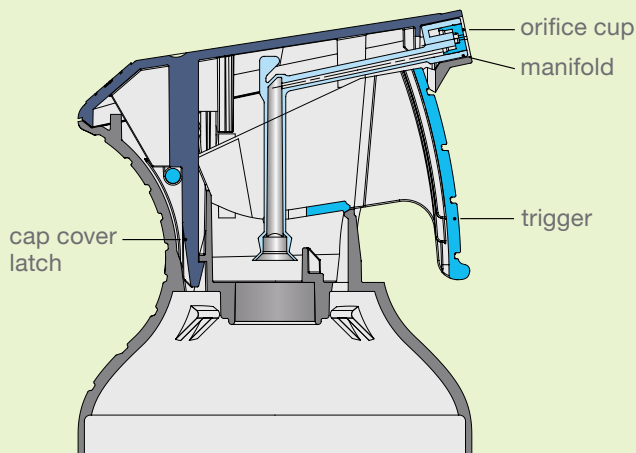

### Technical requirements

Can size: 207.51/211

Valve stem: male